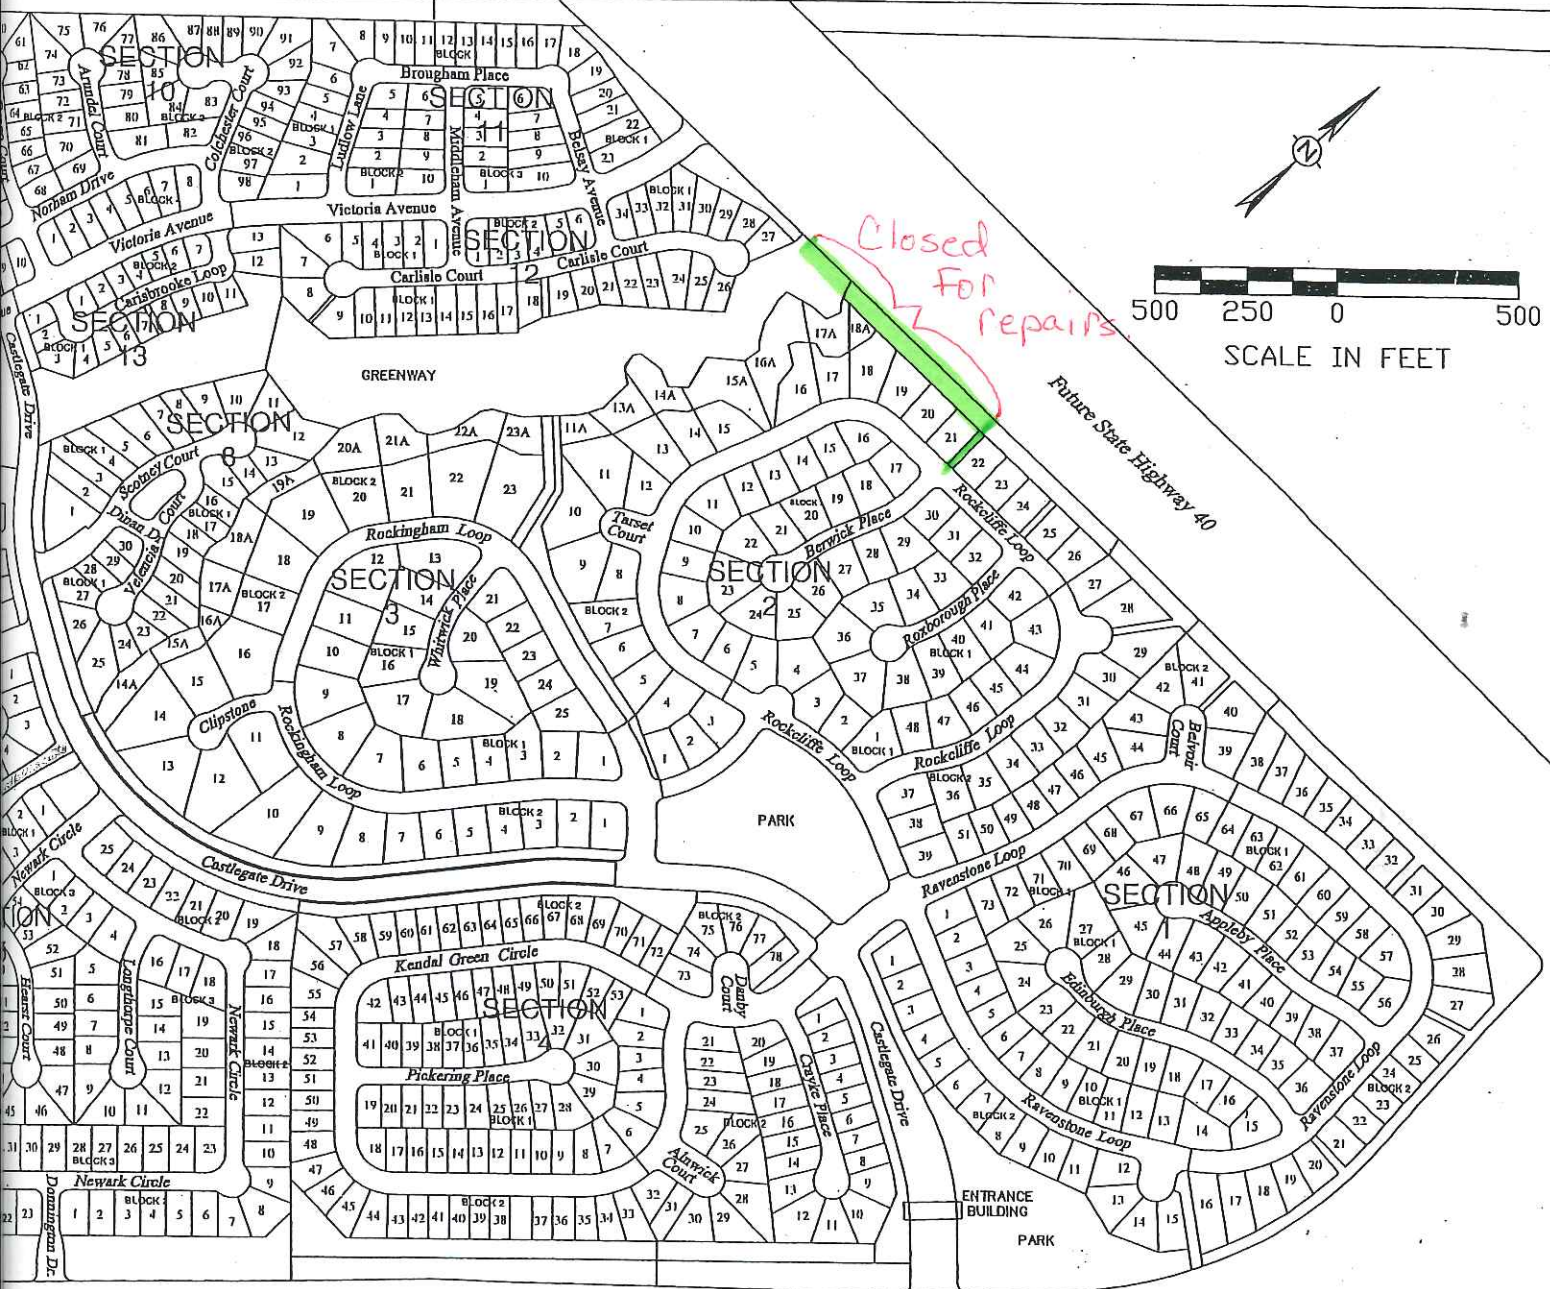

# CASTLEGATE COMMUNITIES

Closed for repairs

500 250 0 500  
SCALE IN FEET